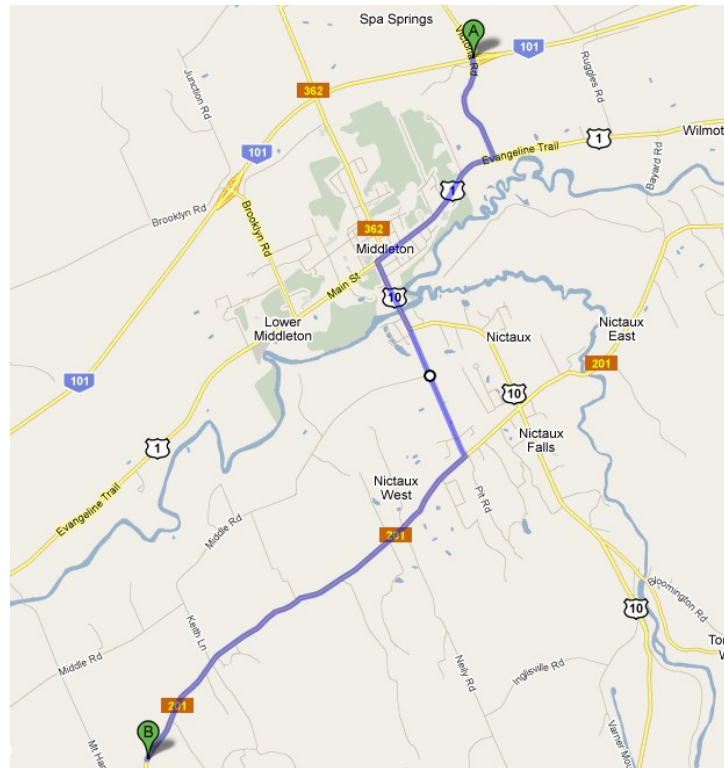

Directions to Ledgehill

Directions from Highway 101

Legend: A - Exit 18a, Highway 101
B - Ledgehill Treatment and Recovery Centre

- Leave Highway 101 at **Exit 18a** turning **left** towards Middleton (Victoria Road) for approximately 1.3km, to the end of the road.
- Turn **right** onto Highway 1 (Evangeline trail) to Middleton.
- Continue through Middleton, watching for the large Irving sign above the highway at the gas station. Shortly after this, turn **left** onto Highway 10 immediately before the Needs convenience store which is located on your left.
- Follow the road straight ahead, crossing the Annapolis river. Shortly after, this the road turns sharply to the left, with an intersection marked with a flashing amber light. Drive **straight ahead at the flashing light**, leaving Highway 10 and entering Nictaux Road.
- At the intersection with Highway 201, turn **right**.
- Ledgehill is located on the left side of the road, 5.2km from this junction.